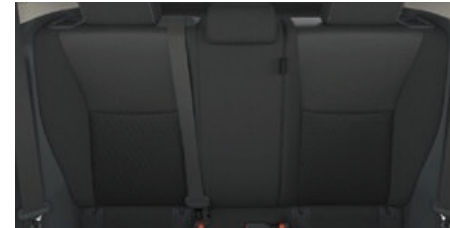

YARIS PETROL

LUNA

Safety

- Toyota Safety Sense 2 (TSS2)
  - Supplemental Restraint System (SRS) airbags
  - Pre-Collision System with Pedestrian and Cyclist Detection
- Lane Trace Assist
- Rear view camera
- Road Sign Assist
- Immobiliser
- Emergency steering assist
- Intelligent Adaptive Cruise Control (iACC)

Interior & Instrumentation

- 4.2" Coloured TFT information display
- 3-spoke leather steering wheel

Convenience

- Rain sensor
- Manual air conditioning
- Hard tonneau cover
- Electronic parking brake
- Power front windows
- Start & Stop System*
- Towing Package*
- Paddle Shifts**

Seats

- 60:40 split-folding 2nd row rear seats
- Manual height-adjustable driver seat
- Fabric upholstery

Wheels

- 15" silver alloy wheels (5-double-spoke)
- Temporary spare wheel

Exterior & Visibility

- Automatic High Beam
- Follow-me-home headlights
- Dusk sensor
- Shark-fin antenna
- Power-adjustable & heated door mirrors
- Front fog lamps (halogen type)
- Headlamps (Halogen)
- Rear Spoiler (Black)*

Audio & Nav

- 7" Touch multimedia display with Apple CarPlay & Android Auto™
- 4 speakers
- USB connector (Type A)
- Bluetooth® hands-free system
- MyT Connected Services
- Voice recognition

* 1.5 Petrol only

** CVT transmission only

Nitrogen Oxides (NOx)	25.1 mg/km
Fuel Consumption Combined (Wltp)	5.6 l/100km
CO₂ Combined (Wltp)	128 g/km
Annual Road Tax	€200
Braked Towing Capacity	0 kg

Available:

- 1.0L 5 Speed Manual
- 1.5L 6 Speed Manual
- 1.5L CVT

Apple CarPlay is a trademark of Apple Inc.

YARIS PETROL