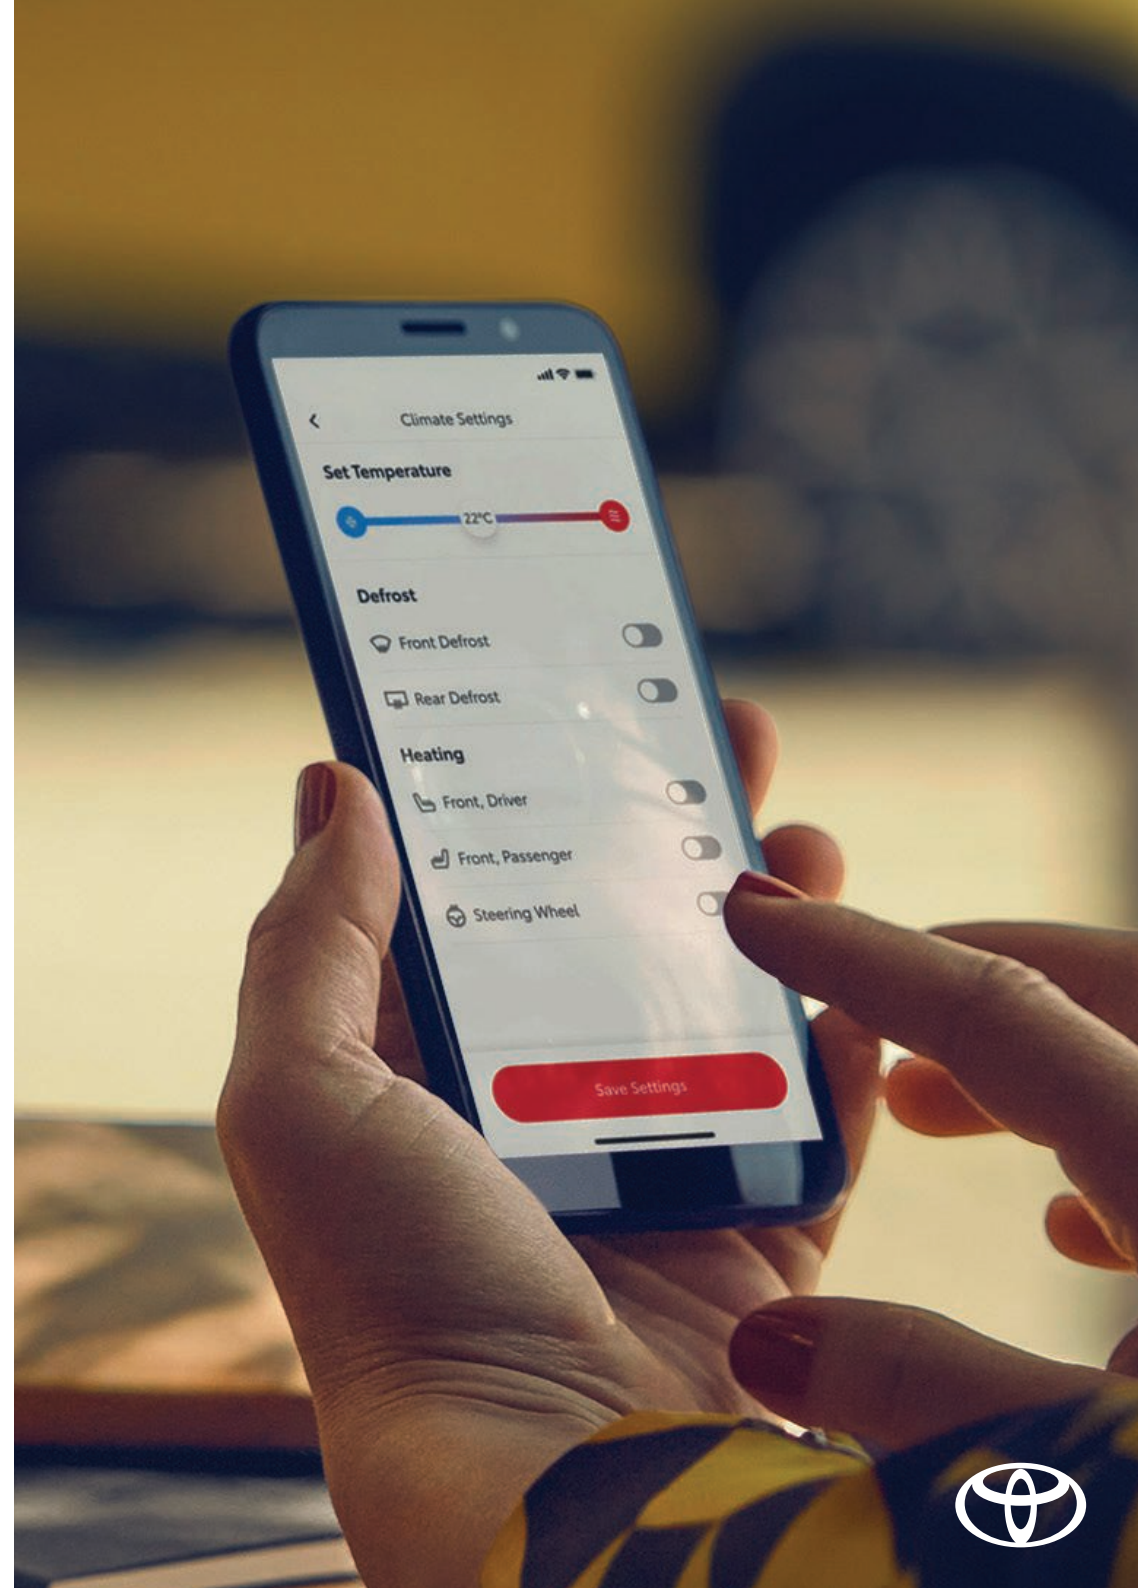

ALWAYS ON THE GO, ALWAYS CONNECTED

The intelligent cockpit keeps everything in sync between your car and smartphone. Designed to make driving easier, the MyT App on your smartphone opens up a world of connectivity. Depending on the model, check your car's battery level, schedule charging and view trip data. Schedule remote A/C to cool and heat your vehicle before driving.

Scan the QR code to learn more about the MyT App.